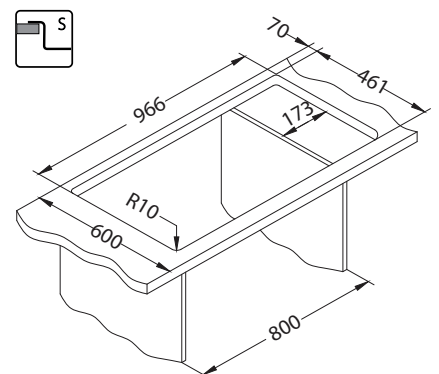

STRICTO 30

Size: 980 x 472 mm
 Bowl dimensions: 500 x 400 x 205 mm
 Cabinet size: 800 mm

| Surface | Code | Type | Waste | Ø 35 mm | Installation | Packaging |
|---------|---------|-------|--------|---------|--------------|-----------|
| KMB | 1124373 | left | 3 1/2" | 2x | FS | carton |
| KMB | 1124375 | right | 3 1/2" | 2x | FS | carton |

KMB - satin bowl, brushed surface

- modern design
- clean lines and smooth surfaces make it perfect to fit the sink to every kitchen style
- sink bowls are made of high-grade stainless steel CrNi 18/10 (AISI 304)
- the bowl radius of 15 mm
- above-average large bowl
- flat mount inset (S) or flush mount inset (F)
- enclosed Pop-up siphon
- aesthetically concealed overflow
- prefabricated holes fi 35 mm for the installation of the mixer tap and Pop-up siphon
- round waste outlet - fi 90 mm
- above-average soundproofing