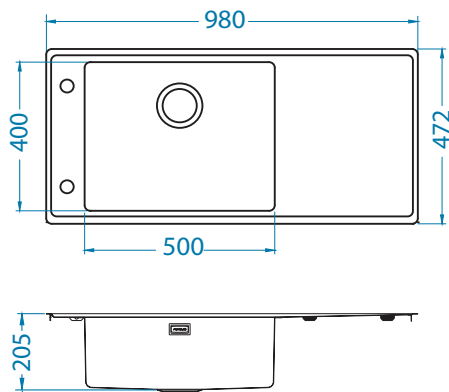

STRICTO 30

Size: 980 x 472 mm
 Bowl dimensions: 500 x 400 x 205 mm
 Cabinet size: 800 mm

| Surface | Code | Type | Waste | Ø 35 mm | Installation | Packaging |
|---------|---------|-------|--------|---------|--------------|-----------|
| KMB | 1124373 | left | 3 1/2" | 2x | FS | carton |
| KMB | 1124375 | right | 3 1/2" | 2x | FS | carton |

KMB - satin bowl, brushed surface

- modern design
- clean lines and smooth surfaces make it perfect to fit the sink to every kitchen style
- sink bowls are made of high-grade stainless steel CrNi 18/10 (AISI 304)
- the bowl radius of 15 mm
- above-average large bowl
- flat mount inset (S) or flush mount inset (F)
- enclosed Pop-up siphon
- aesthetically concealed overflow
- prefabricated holes fi 35 mm for the installation of the mixer tap and Pop-up siphon
- round waste outlet - fi 90 mm
- above-average soundproofing